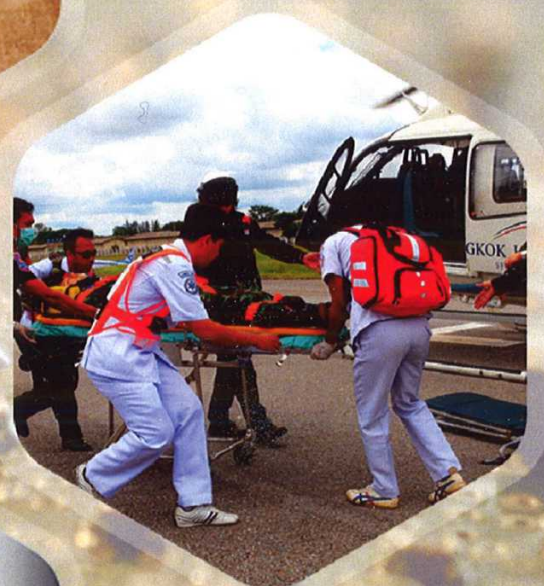

**YOUR TRUSTED PARTNER
FOR POWER SOLUTIONS!**

Powering Autonomy
IN ANY ENVIRONMENT

DELIVERING TOTAL POWER SOLUTIONS, WHEN CLEAN POWER IS MISSION CRITICAL UNDER EXTREME HARSH CONDITIONS!

Acumentrics is a trusted market leader in Total Power Solutions for demanding, mission-critical military and heavy-duty industrial applications. For over 25 years, our RUPS™ (Rugged Uninterruptible Power Supplies) have provided an otherwise unavailable combination of clean power conditioning and battery backup. As a result, Acumentrics is a preferred supplier to many of the world's largest companies.

Modern military operations rely on computers, sophisticated communications systems, and other electronics to accomplish the mission. Warfighters depend on Acumentrics RUPS™ to continue the mission regardless of environmental conditions, power surges, spikes, sags, and interruptions.

We are now applying our expertise to other global applications and industries with compact, rugged portable power solutions. These solutions provide first responders, telemedicine providers, and disaster relief personnel with autonomy anywhere, anytime.